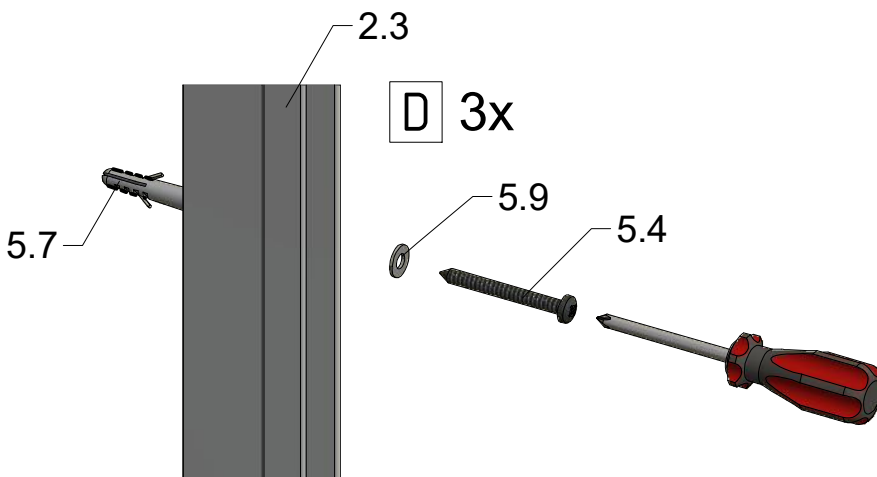

2. FIX

4. MB0230

CI BAF

CI BAF				
ID	TYPE	L (mm)	S (mm)	C(mm)
CI BAF 110150 VPE	1100	1090-1115	420-445	570

Next step in instructions is for left installation
(for right installation - proceed in a mirror image)

LEFT Installation

RIGHT Installation

J

Remove the ZAMAK for door assembly

K

2.2

K

1.