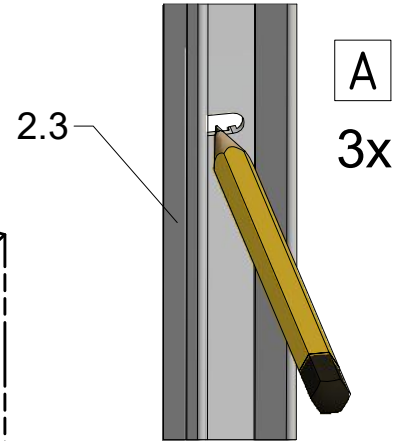

2. FIX

4. MB0230

CI BAF

CI BAF				
ID	TYPE	L (mm)	S (mm)	C(mm)
CI BAF 110150 VPE	1100	1090-1115	420-445	570

Next step in instructions is for left installation
(for right installation - proceed in a mirror image)

LEFT Installation

RIGHT Installation

J

Remove the ZAMAK for door assembly

K

2.2

K

1.