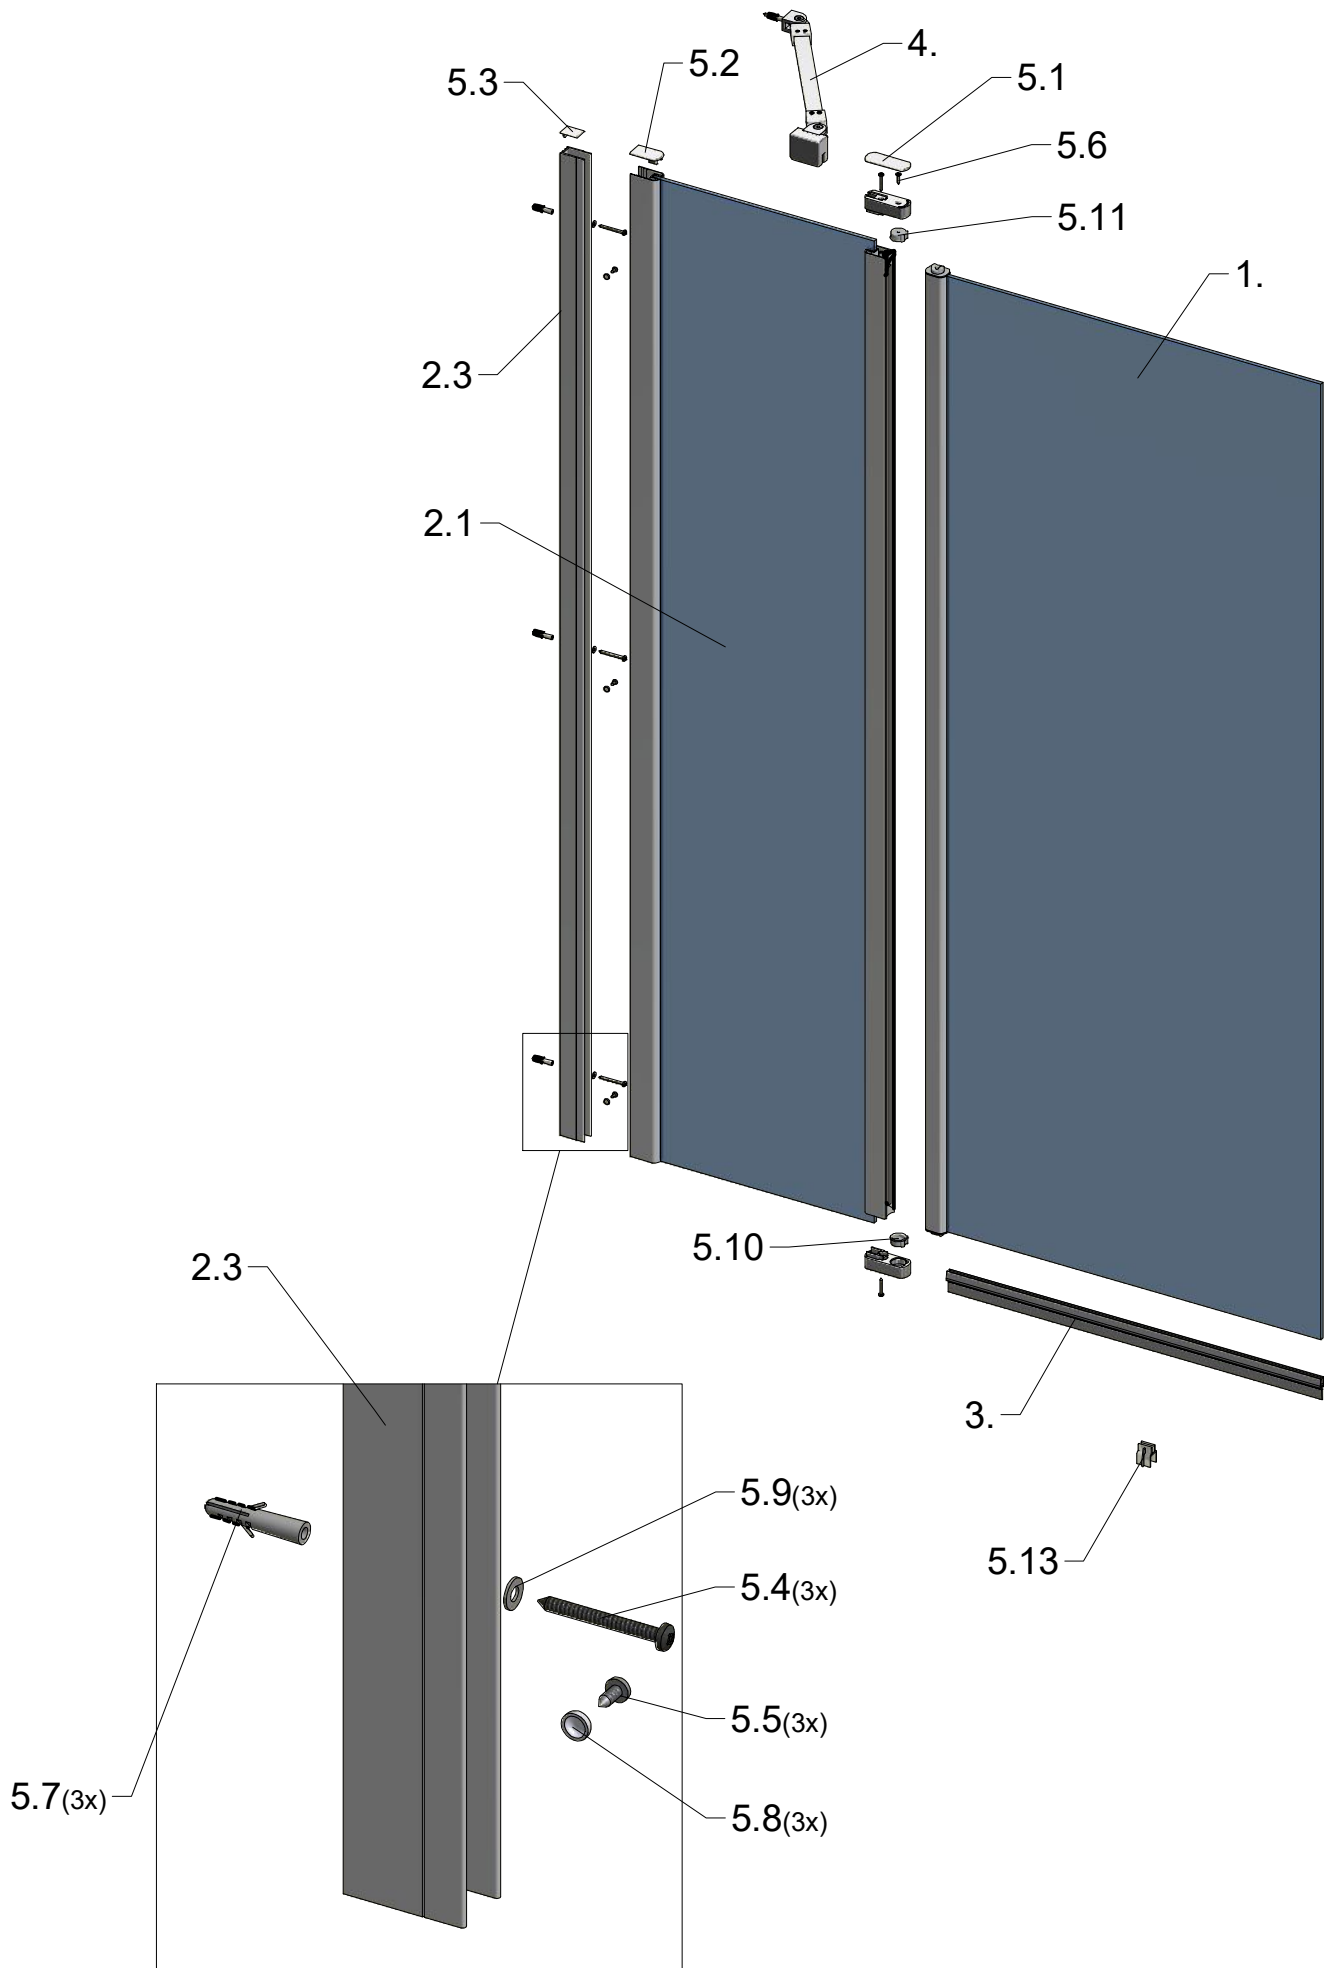

2. FIX

4. MB0230

CI BAF

CI BAF				
ID	TYPE	L (mm)	S (mm)	C(mm)
CI BAF 110150 VPE	1100	1090-1115	420-445	570

Next step in instructions is for left installation
(for right installation - proceed in a mirror image)