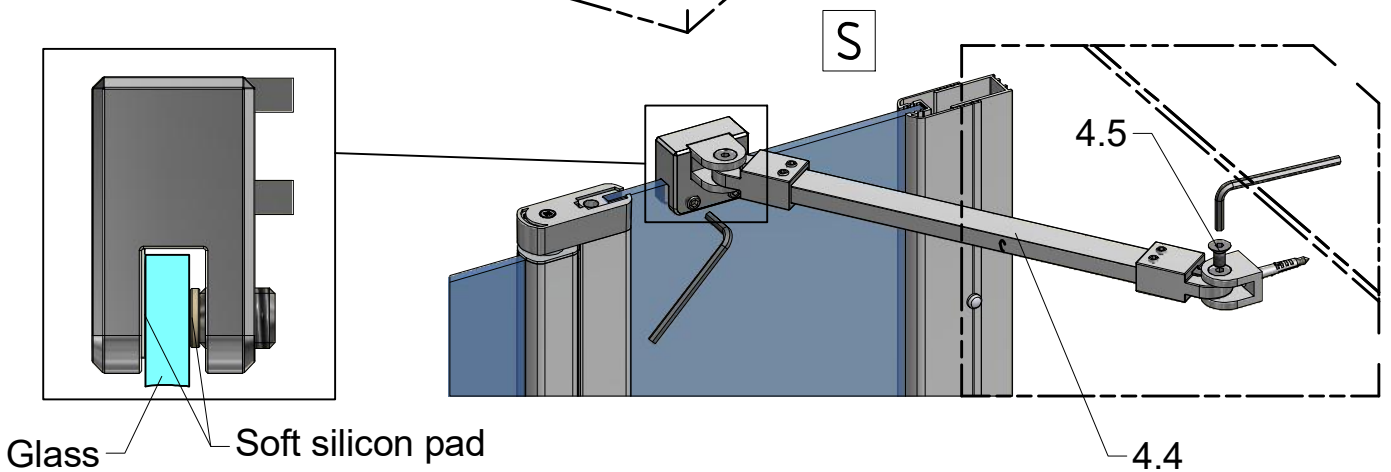

2.1

5.13

18

Use for protect and support door glass

Remove after
tightening the screws

SILICONE

SILICONE
MIN 100mm

Roth Energy and Sanitary Systems