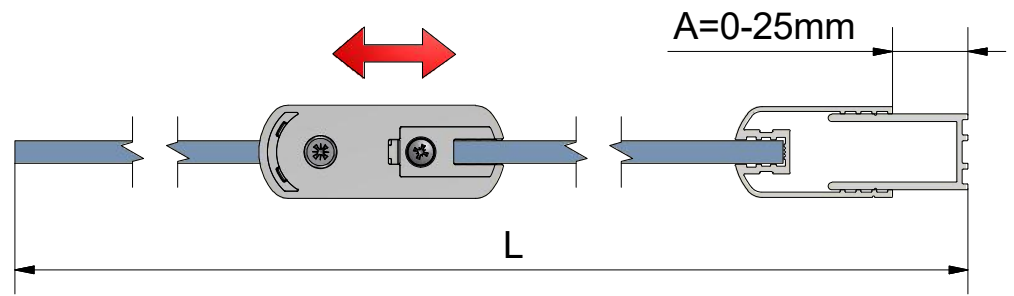

2. FIX

4. MB0230

CI BAF

CI BAF				
ID	TYPE	L (mm)	S (mm)	C(mm)
CI BAF 110150 VPE	1100	1090-1115	420-445	570

Next step in instructions is for left installation
(for right installation - proceed in a mirror image)

LEFT Installation

RIGHT Installation

J

Remove the ZAMAK for door assembly

K

2.2

K

1.

2.1

5.13

18

Use for protect and support door glass

Remove after
tightening the screws

SILICONE

SILICONE
MIN 100mm

Roth Energy and Sanitary Systems