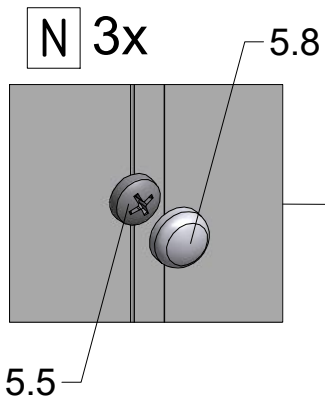

LEFT Installation

RIGHT Installation

J

Remove the ZAMAK for door assembly

K

2.2

K

1.

2.1

5.13

18

Use for protect and support door glass

Remove after
tightening the screws

SILICONE

SILICONE
MIN 100mm

Roth Energy and Sanitary Systems