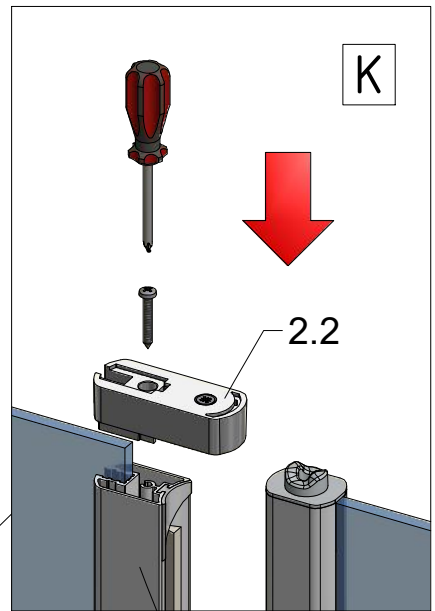

LEFT Installation

RIGHT Installation

J

Remove the ZAMAK for door assembly

K

2.2

K

1.

2.1

5.13

18

Use for protect and support door glass

Remove after
tightening the screws

SILICONE

SILICONE
MIN 100mm

Roth Energy and Sanitary Systems