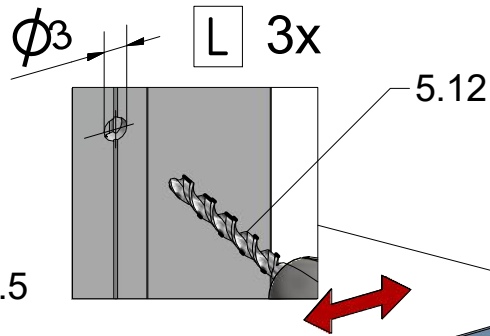

LEFT Installation

RIGHT Installation

J

Remove the ZAMAK for door assembly

K

2.2

K

1.

2.1

5.13

18

Use for protect and support door glass

Remove after
tightening the screws

SILICONE

SILICONE
MIN 100mm

Roth Energy and Sanitary Systems