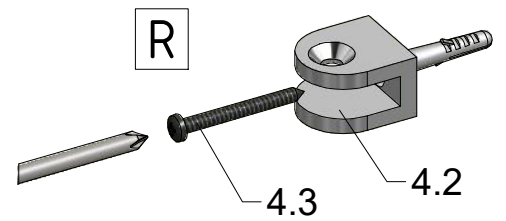

2.1

5.13

18

Use for protect and support door glass

Remove after
tightening the screws

SILICONE

SILICONE
MIN 100mm

Roth Energy and Sanitary Systems