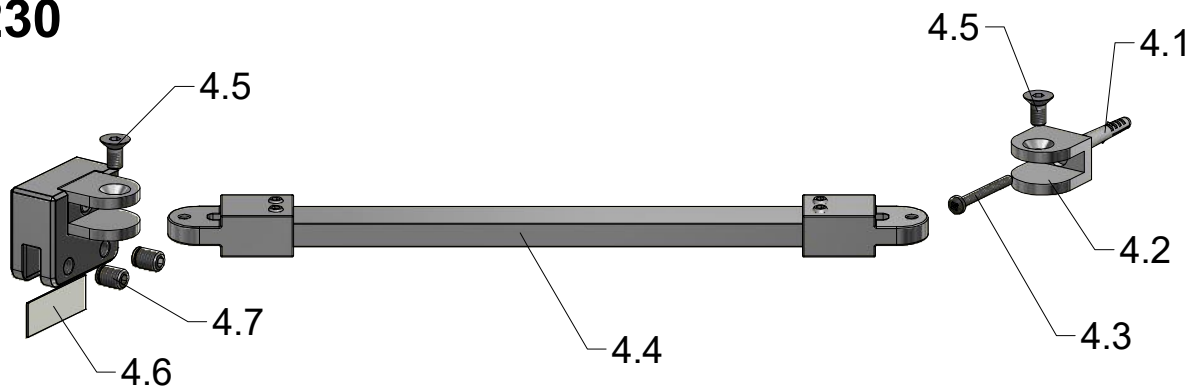

2. FIX

4. MB0230

CI BAF

CI BAF				
ID	TYPE	L (mm)	S (mm)	C(mm)
CI BAF 110150 VPE	1100	1090-1115	420-445	570

Next step in instructions is for left installation
(for right installation - proceed in a mirror image)