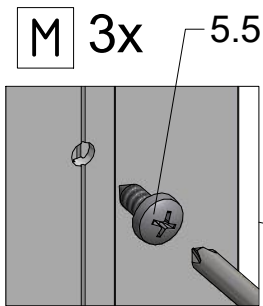

LEFT Installation

RIGHT Installation

J

Remove the ZAMAK for door assembly

K

2.2

K

1.

2.1

5.13

18

Use for protect and support door glass

Remove after
tightening the screws

SILICONE

SILICONE
MIN 100mm

Roth Energy and Sanitary Systems