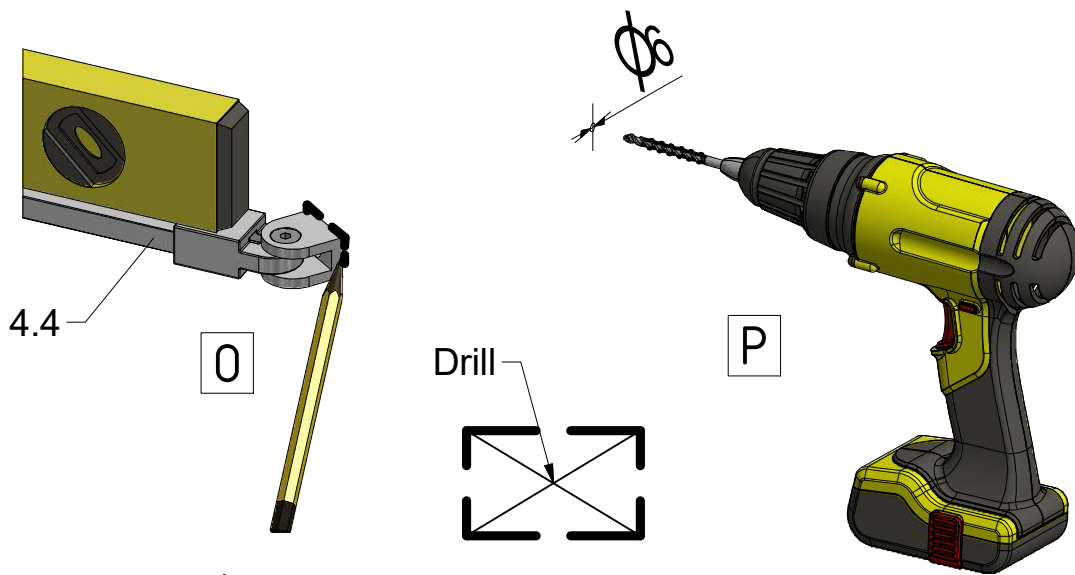

2.1

5.13

18

Use for protect and support door glass

Remove after
tightening the screws

SILICONE

SILICONE
MIN 100mm

Roth Energy and Sanitary Systems