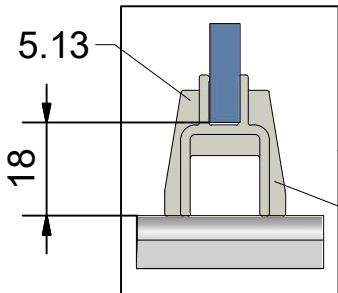

2. FIX

4. MB0230

CI BAF

CI BAF				
ID	TYPE	L (mm)	S (mm)	C(mm)
CI BAF 110150 VPE	1100	1090-1115	420-445	570

Next step in instructions is for left installation
(for right installation - proceed in a mirror image)

LEFT Installation

RIGHT Installation

J

Remove the ZAMAK for door assembly

K

2.2

K

1.

2.1

5.13

18

Use for protect and support door glass

Remove after
tightening the screws

SILICONE

SILICONE
MIN 100mm

Roth Energy and Sanitary Systems