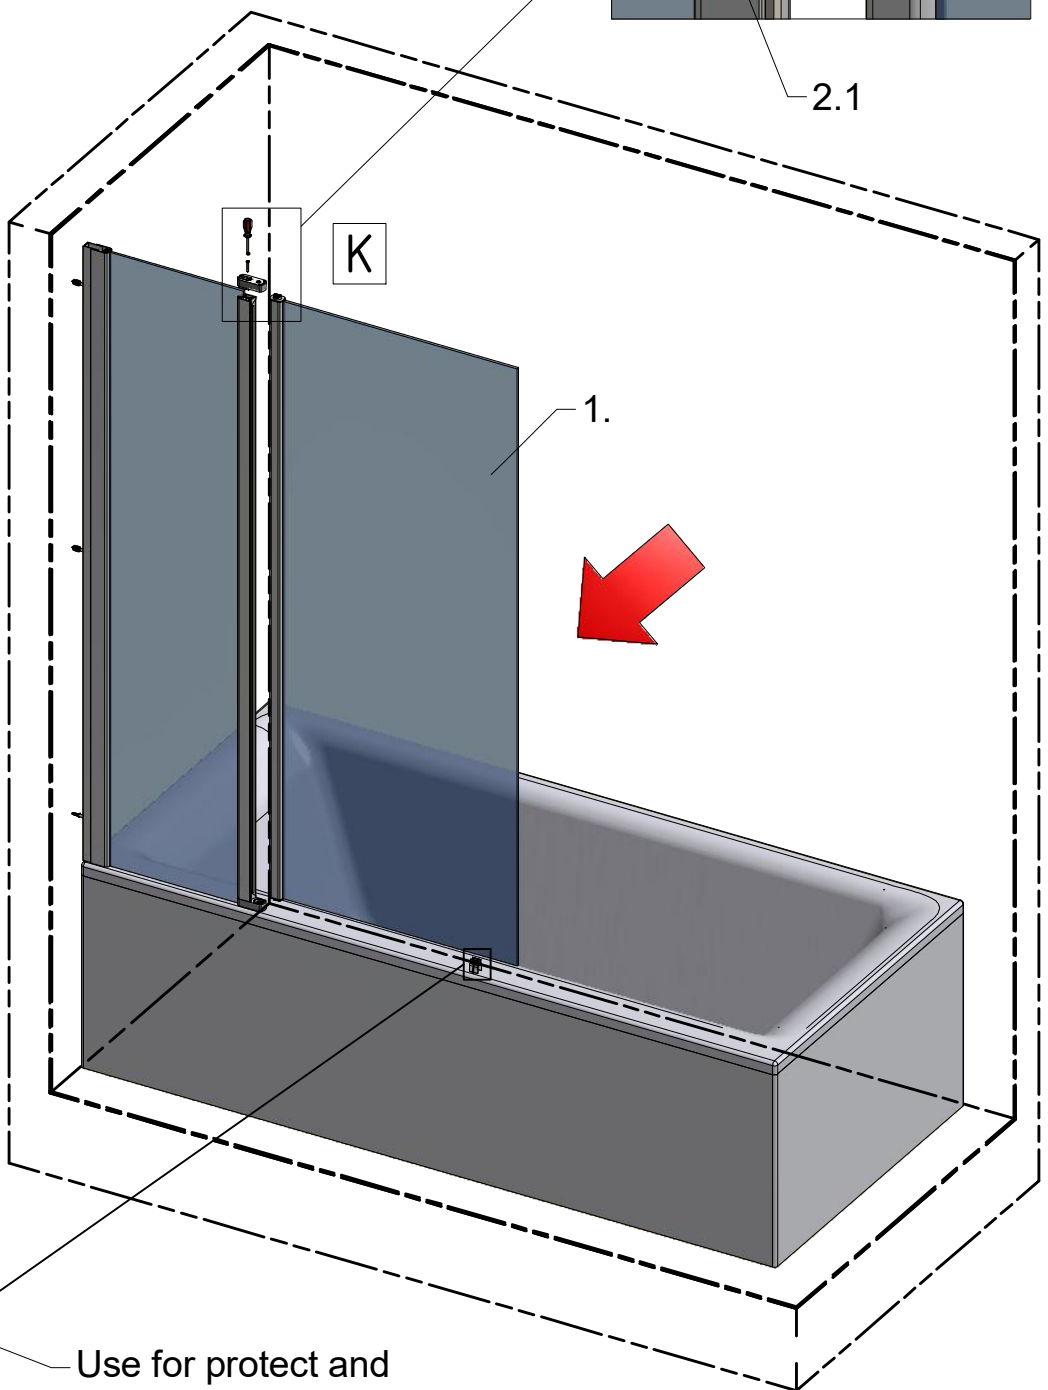

LEFT Installation

RIGHT Installation

J

Remove the ZAMAK for door assembly

K

2.2

K

1.

2.1

5.13

18

Use for protect and support door glass

Remove after
tightening the screws

SILICONE

SILICONE
MIN 100mm

Roth Energy and Sanitary Systems