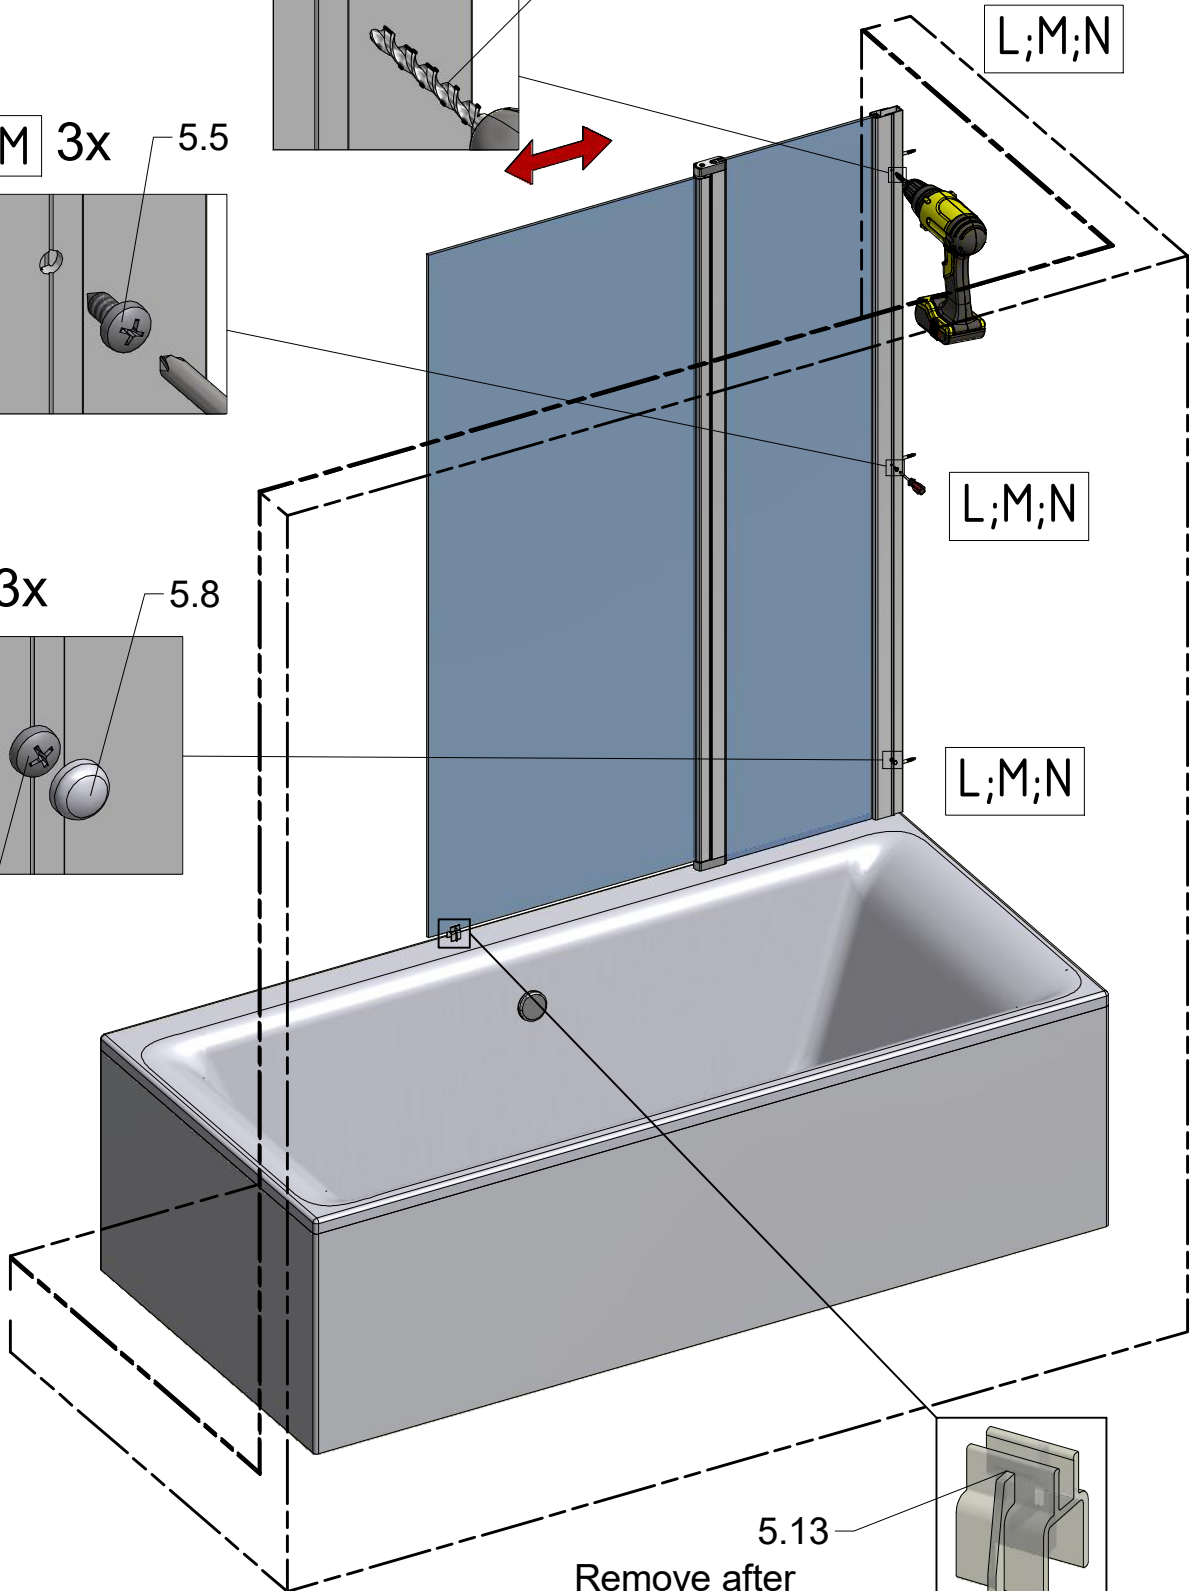

2. FIX

4. MB0230

CI BAF

CI BAF				
ID	TYPE	L (mm)	S (mm)	C(mm)
CI BAF 110150 VPE	1100	1090-1115	420-445	570

Next step in instructions is for left installation
(for right installation - proceed in a mirror image)

LEFT Installation

RIGHT Installation

J

Remove the ZAMAK for door assembly

K

2.2

K

1.

2.1

5.13

18

Use for protect and support door glass

Remove after
tightening the screws

SILICONE

SILICONE
MIN 100mm

Roth Energy and Sanitary Systems