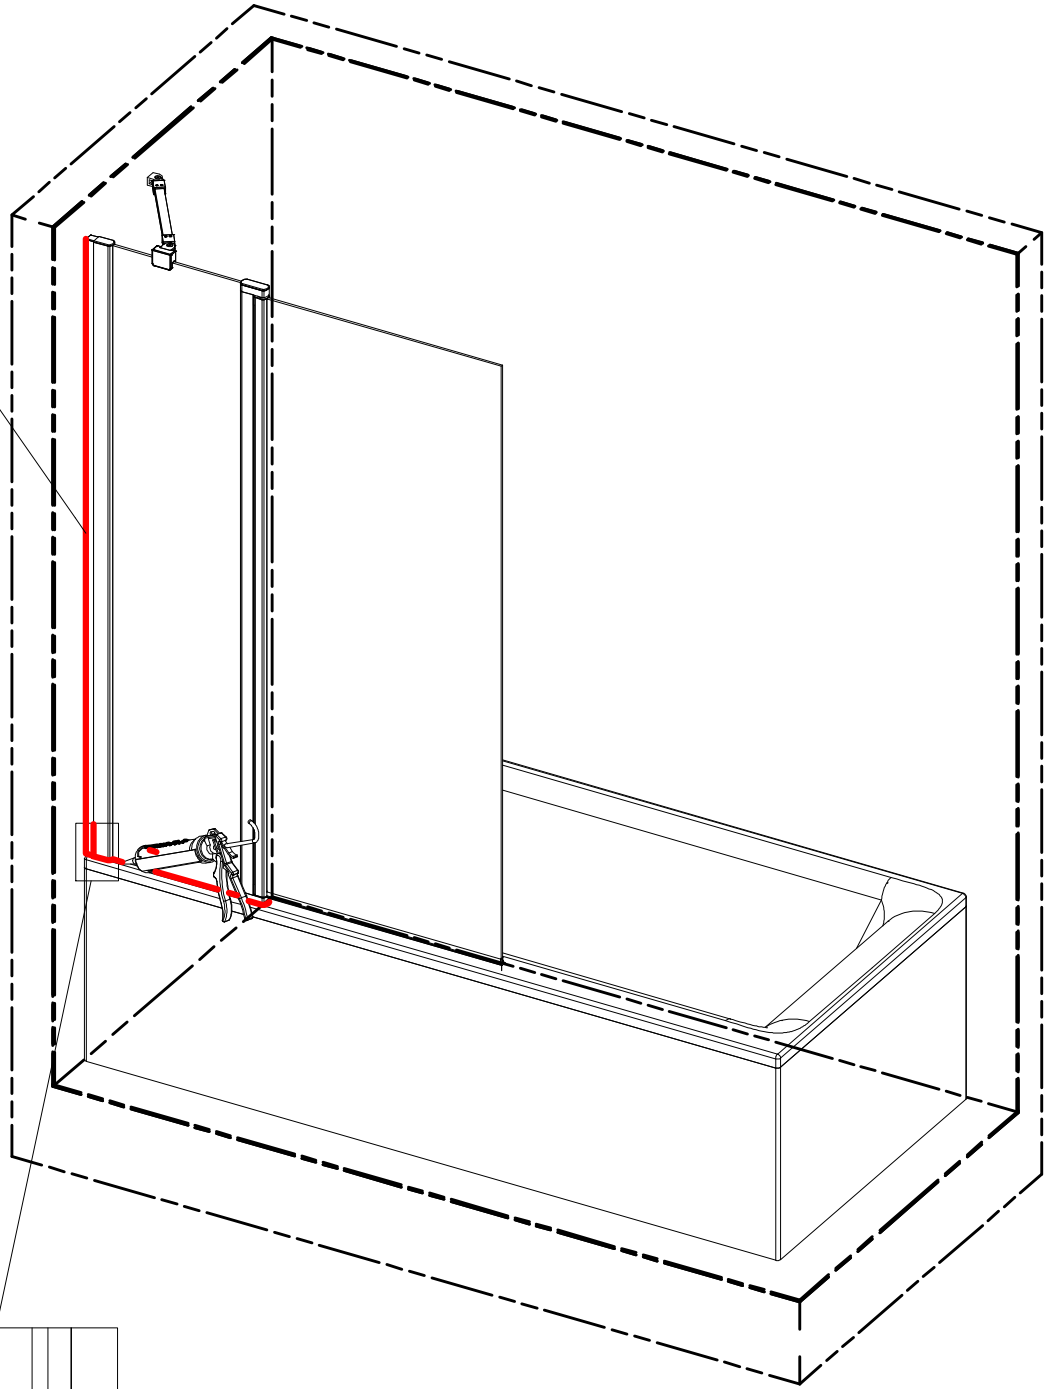

2.1

5.13

18

Use for protect and support door glass

Remove after
tightening the screws

SILICONE

SILICONE
MIN 100mm

Roth Energy and Sanitary Systems