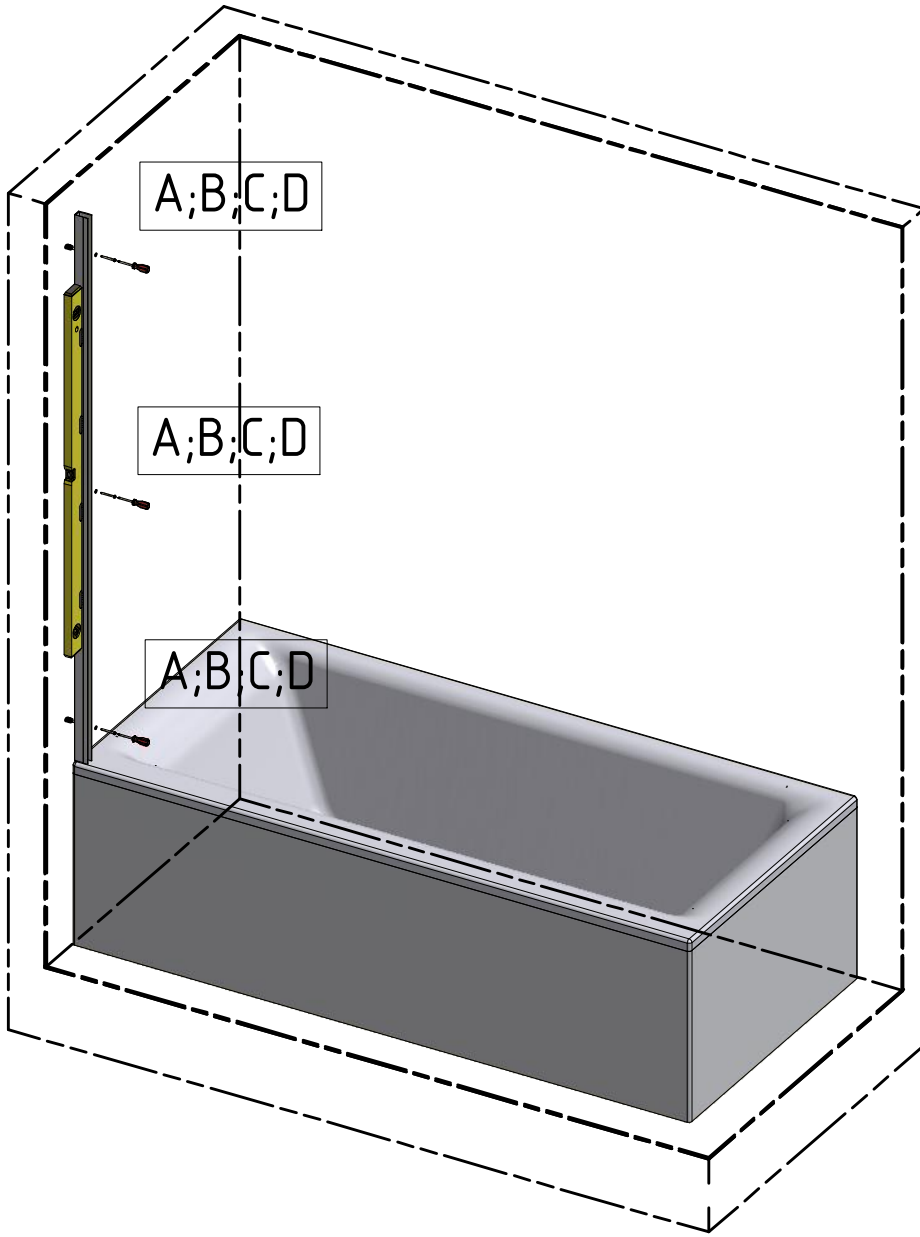

Sanitary Systems

Roth Cariba CI BAF

Roth

Assembling Instruction
Montageanleitung
Notice de montage
Montážní návod

Shower for life

CI BAF

POS.	PREVIEW	PCS	SPARE PART
1.		1	ND02-0974-00-02
2.		1	FIX
3.		1	P6122
4.		1	MB0230
5.	ACCESSORIES	1	P6319

2. FIX

4. MB0230

CI BAF

CI BAF				
ID	TYPE	L (mm)	S (mm)	C(mm)
CI BAF 110150 VPE	1100	1090-1115	420-445	570

Next step in instructions is for left installation
(for right installation - proceed in a mirror image)

LEFT Installation

RIGHT Installation

J

Remove the ZAMAK for door assembly

K

2.2

K

1.