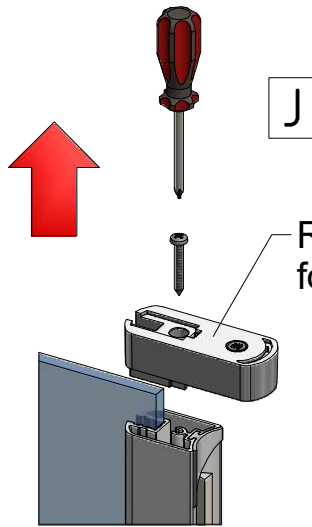

LEFT Installation

RIGHT Installation

J

Remove the ZAMAK for door assembly

K

2.2

K

1.

2.1

5.13

18

Use for protect and support door glass

Remove after
tightening the screws

SILICONE

SILICONE
MIN 100mm

Roth Energy and Sanitary Systems