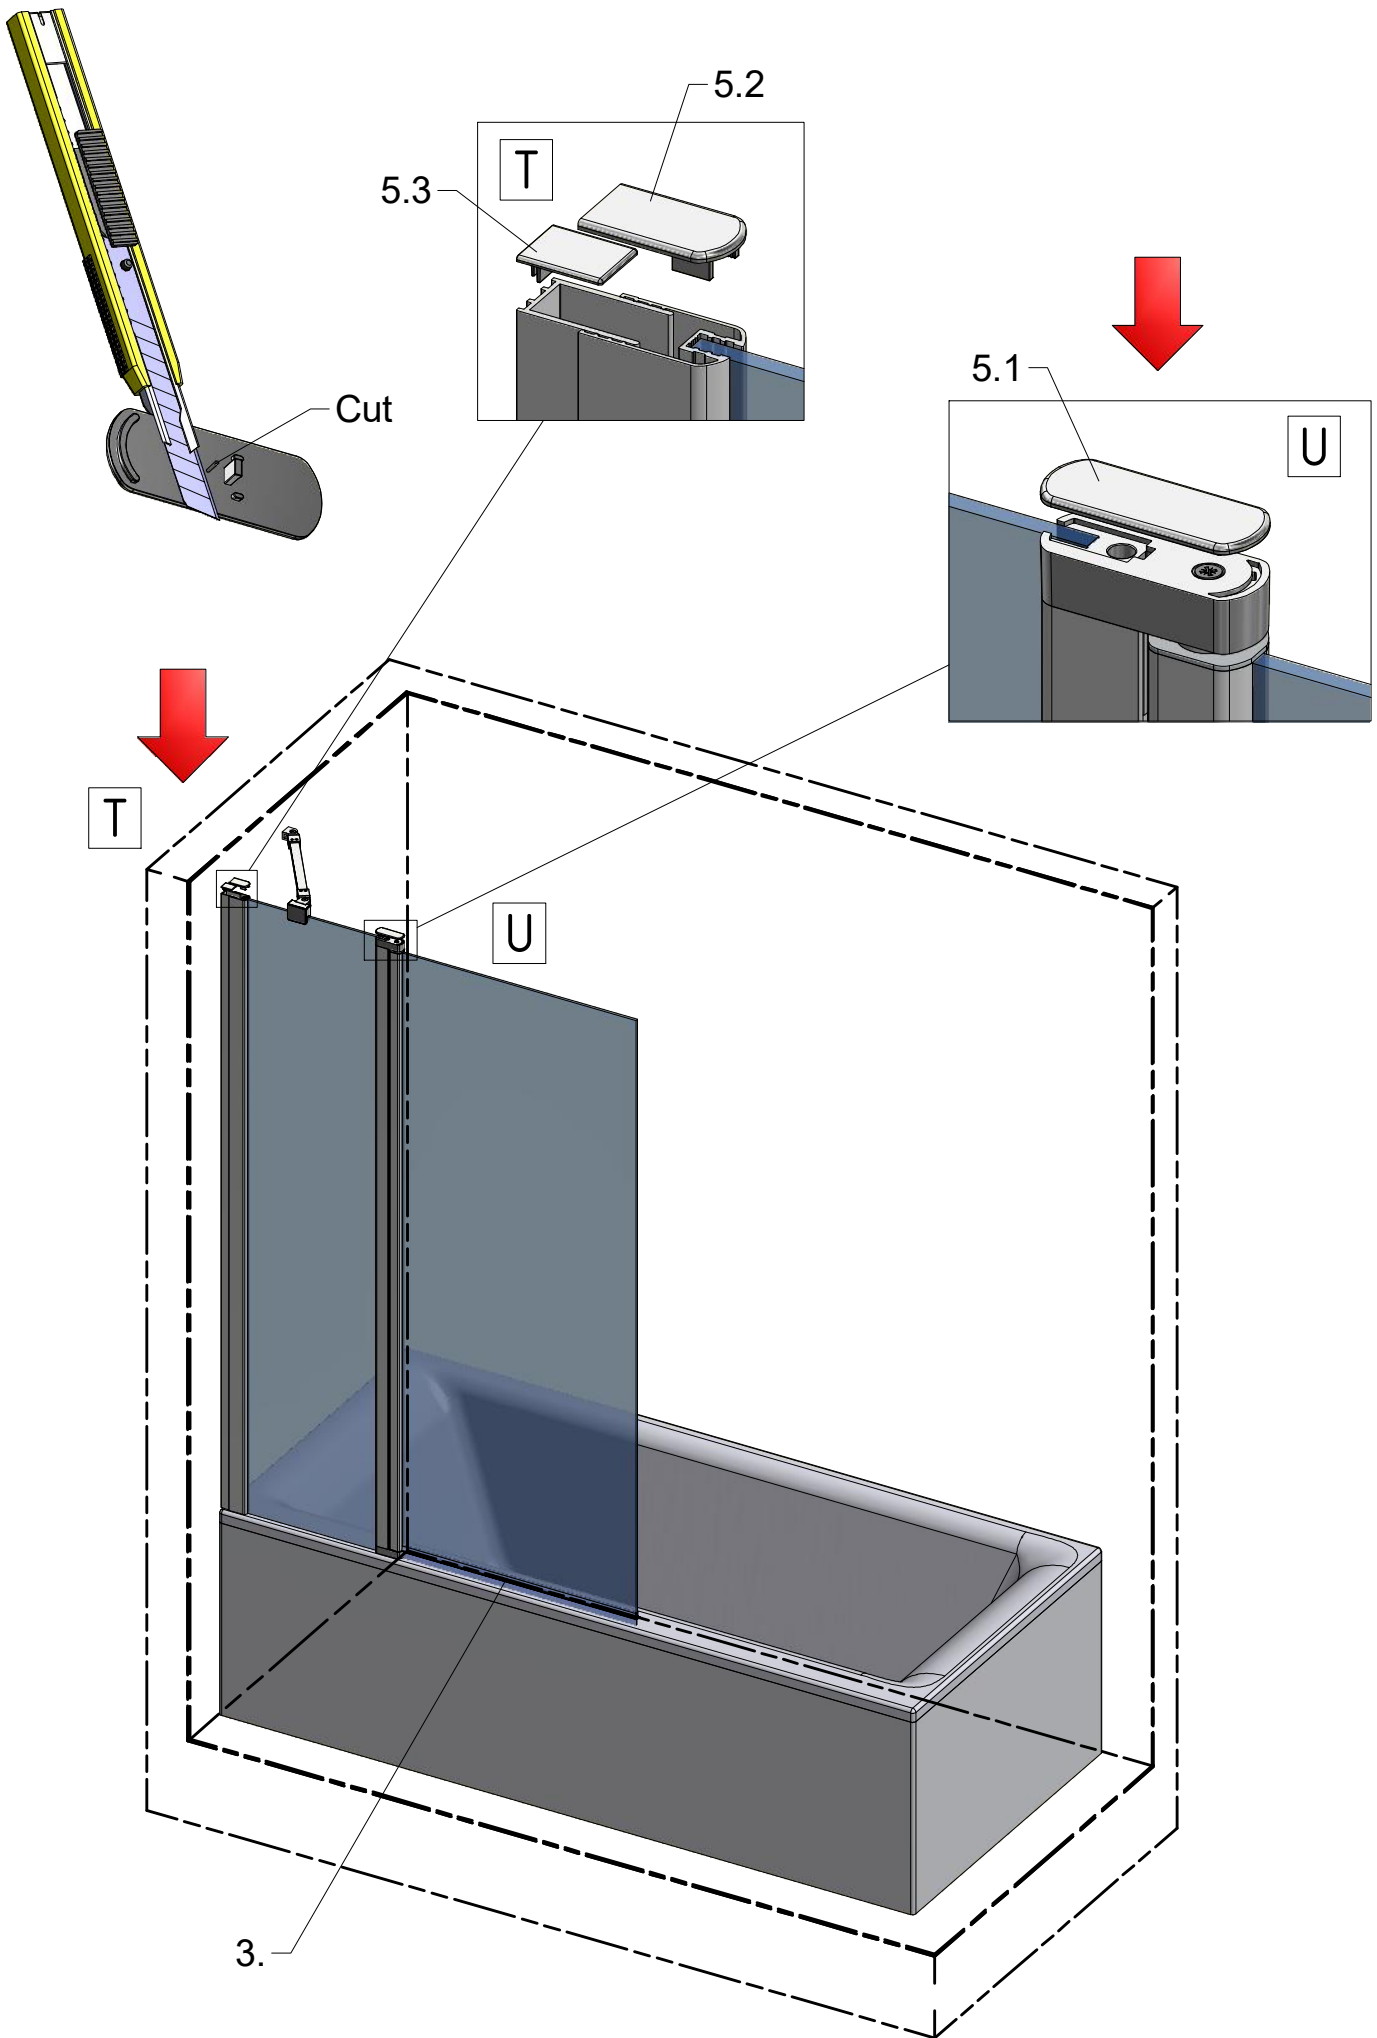

2.1

5.13

18

Use for protect and support door glass

Remove after
tightening the screws

SILICONE

SILICONE
MIN 100mm

Roth Energy and Sanitary Systems