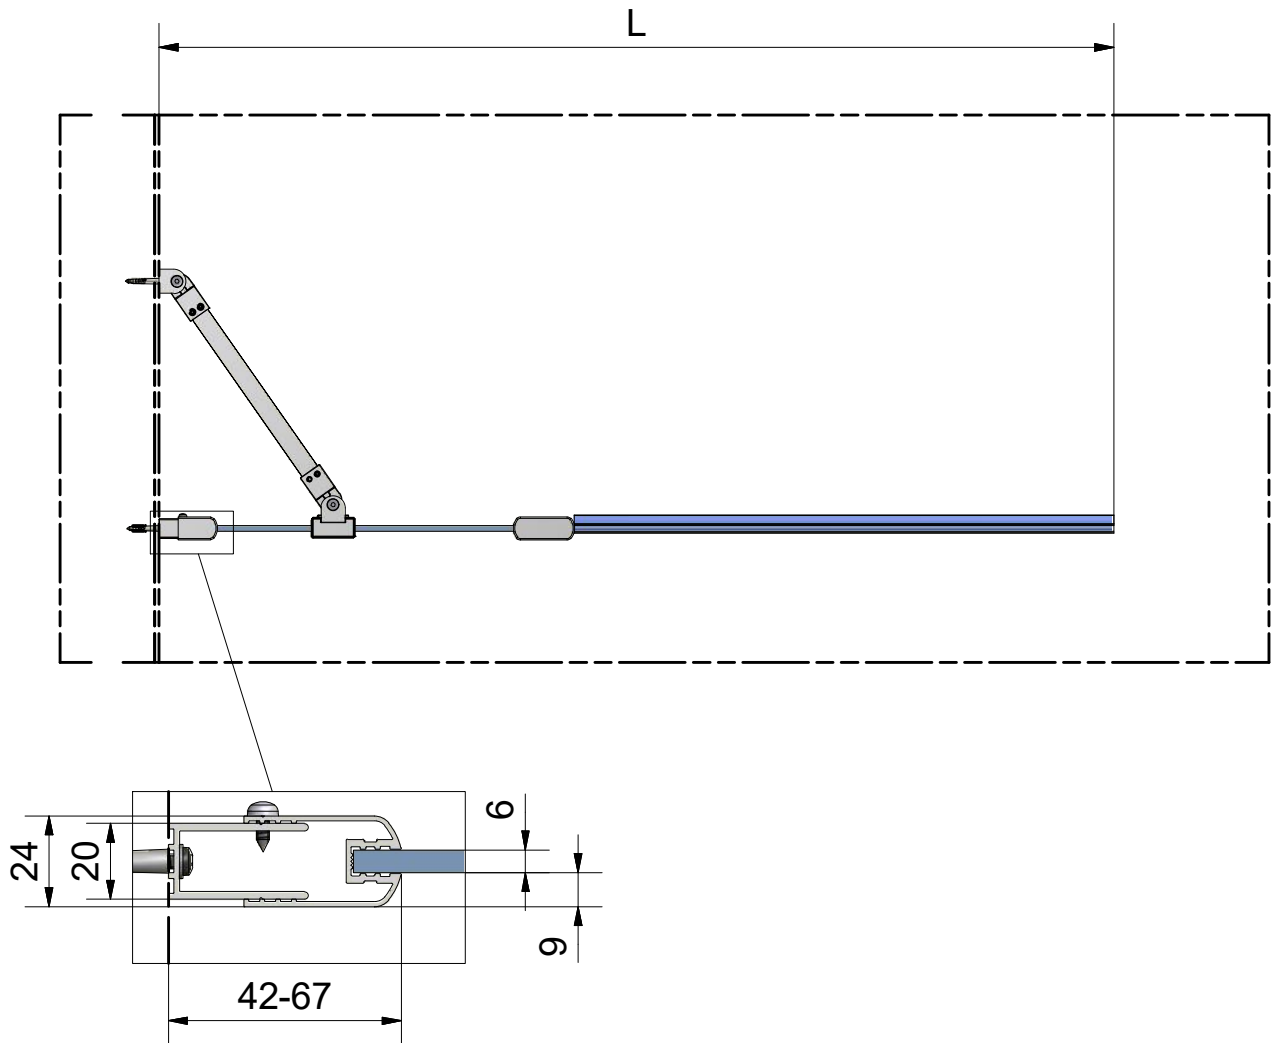

2. FIX

4. MB0230

CI BAF

CI BAF				
ID	TYPE	L (mm)	S (mm)	C(mm)
CI BAF 110150 VPE	1100	1090-1115	420-445	570

Next step in instructions is for left installation
(for right installation - proceed in a mirror image)

LEFT Installation

RIGHT Installation

J

Remove the ZAMAK for door assembly

K

2.2

K

1.