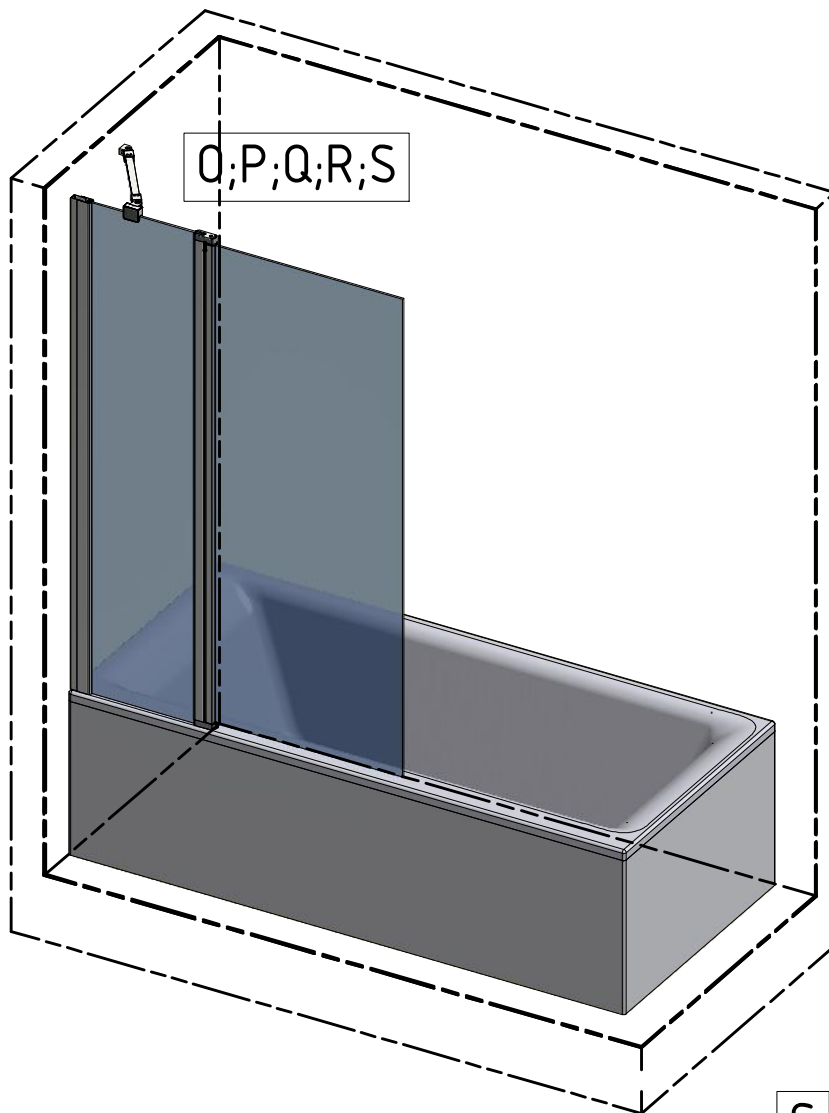

2.1

5.13

18

Use for protect and support door glass

Remove after
tightening the screws

SILICONE

SILICONE
MIN 100mm

Roth Energy and Sanitary Systems